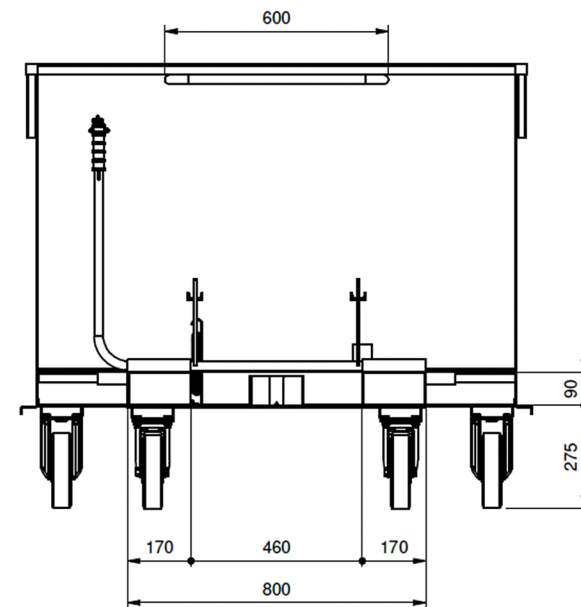

BESA025 - BESV025

VASCHETTA PORTA CATENA
CHAIN STORAGE COMPARTMENT