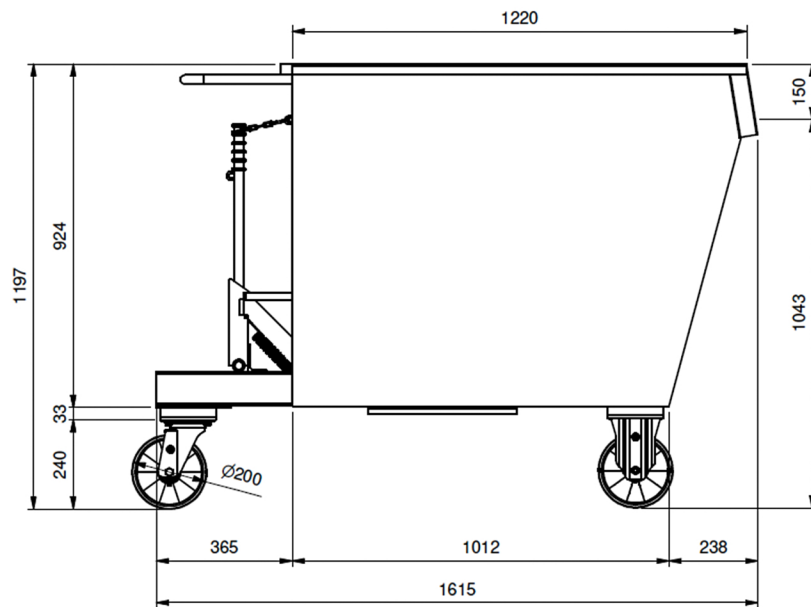

BESA025 - BESV025

VASCHETTA PORTA CATENA
CHAIN STORAGE COMPARTMENT