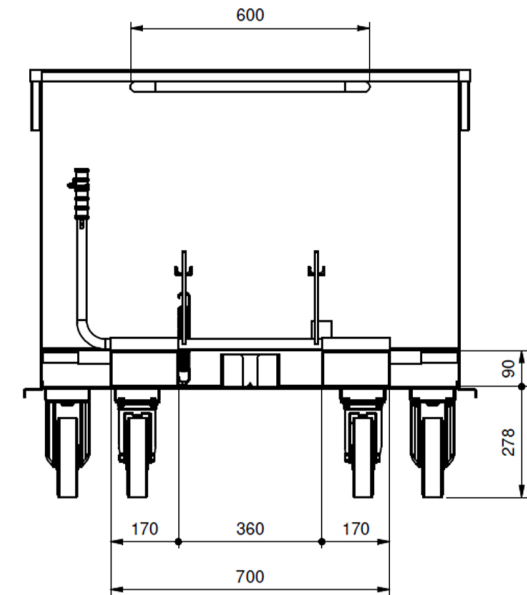

BESA023 - BESV023

VASCETTA PORTA CATENA
CHAIN STORAGE COMPARTMENT