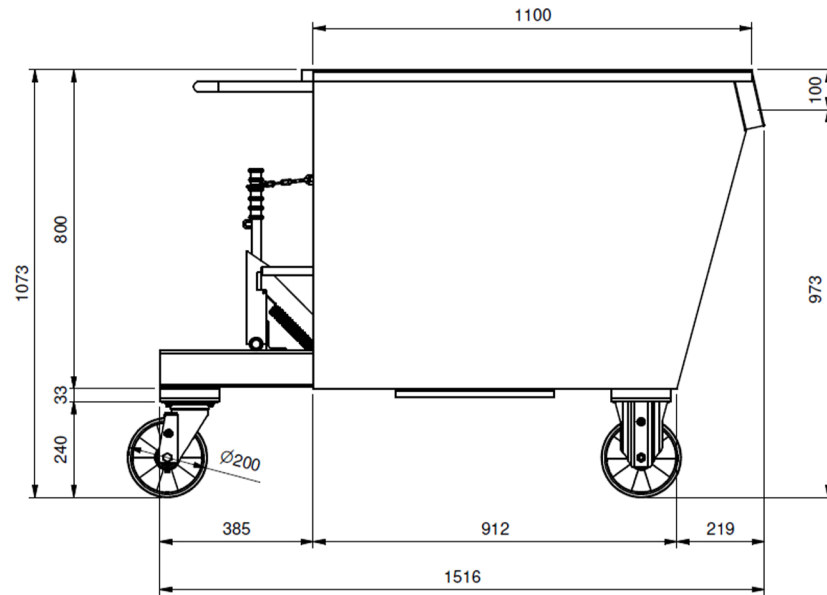

BESA023 - BESV023

VASCETTA PORTA CATENA
CHAIN STORAGE COMPARTMENT