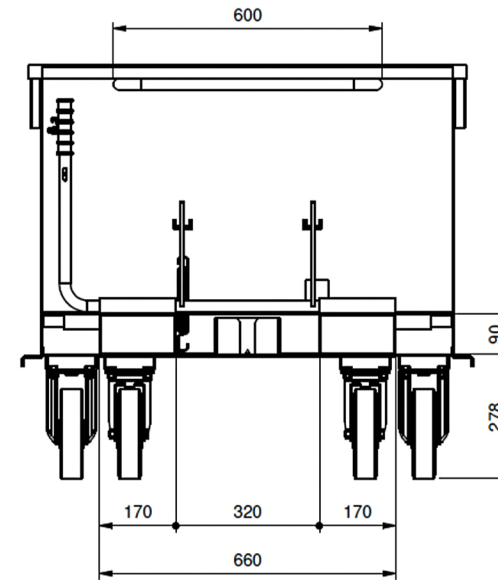

BESA022 - BESV022

VASCETTA PORTA CATENA
CHAIN STORAGE COMPARTMENT