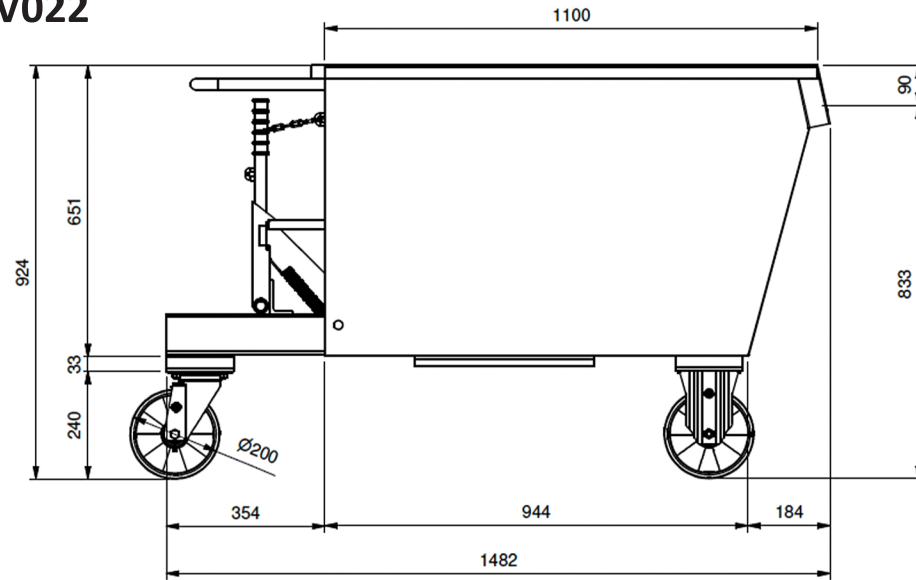

BESA022 - BESV022

VASCETTA PORTA CATENA
CHAIN STORAGE COMPARTMENT